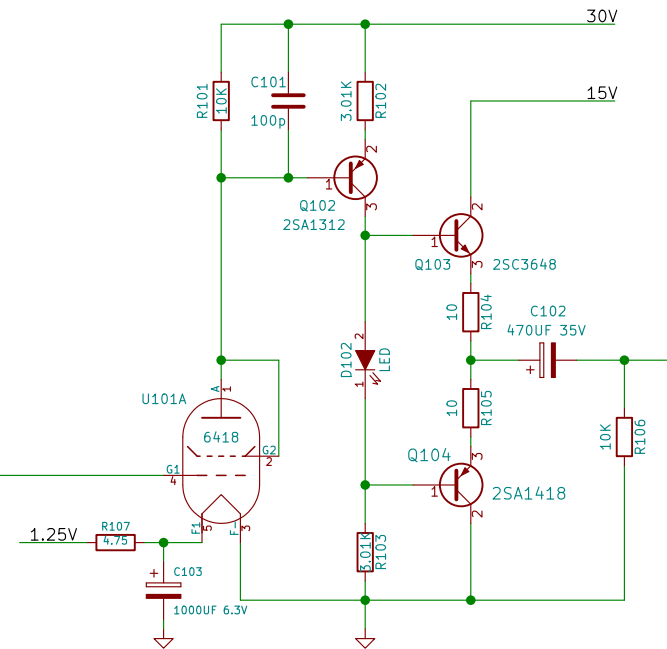

CN1
PHONE_STEREO_SWITCHED

16VAC
CN2

CN3
PHONE_STEREO_SWITCHED

CAN ALSO USE 6088 TUBES WITH 10K PLATE LOAD

SCHIIT AUDIO		
Sheet: /		
File: schiit_coaster_1.00.sch		
Title: VALI MINI		
Size: B	Date: May 16 2018	Rev: A
KiCad E.D.A. eeschema 4.0.4-stable		Id: 1/1