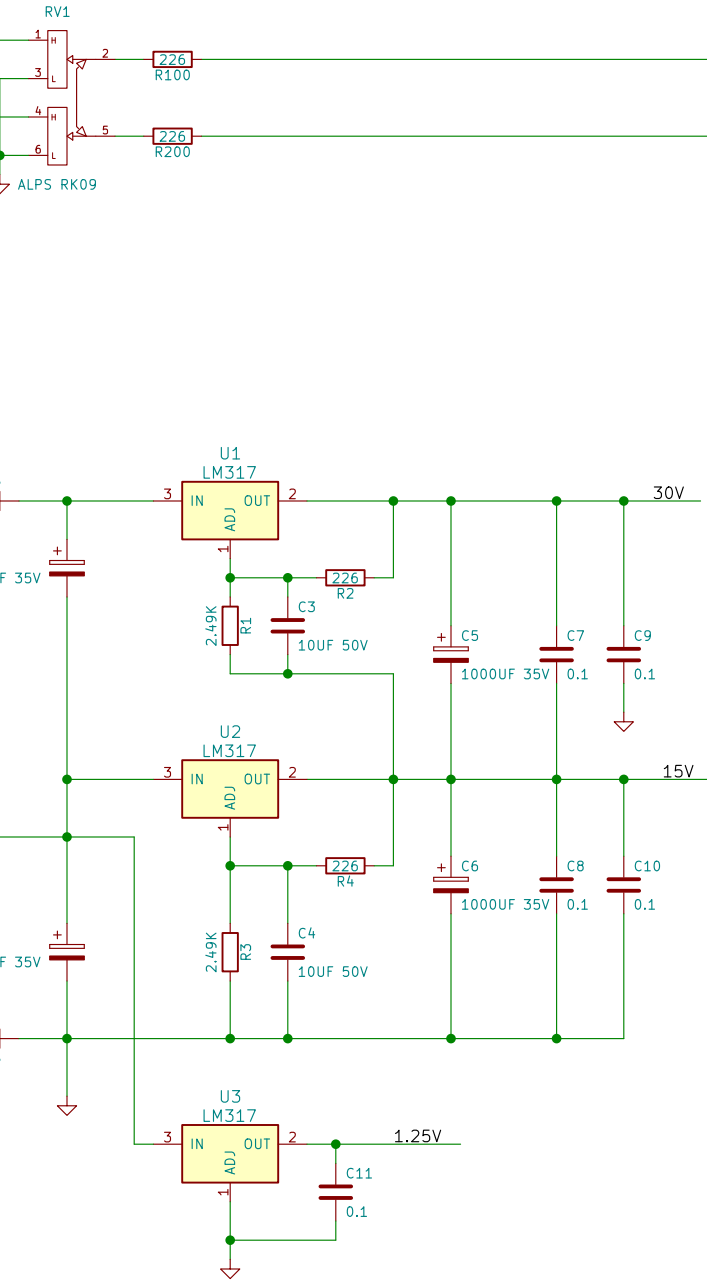

CN1
PHONE_STEREO_SWITCHED

16VAC
CN2

CN3
PHONE_STEREO_SWITCHED

CAN ALSO USE 6088 TUBES WITH 10K PLATE LOAD

SCHIIT AUDIO		
Sheet: /		
File: schiit_coaster_1.00.sch		
Title: VALI MINI		
Size: B	Date: May 16 2018	Rev: A
KiCad E.D.A. eeschema 4.0.4-stable		Id: 1/1