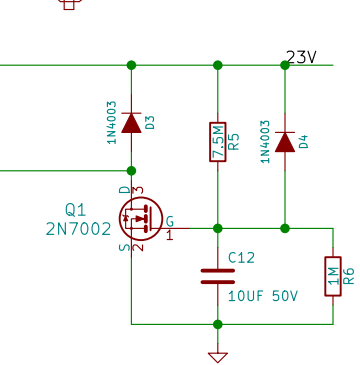

CN1
PHONE_STEREO_SWITCHED

16VAC
CN2

CN3
PHONE_STEREO_SWITCHED

CAN ALSO USE 6088 TUBES WITH 10K PLATE LOAD

SCHIIT AUDIO		
Sheet: /		
File: schiit_coaster_1.00.sch		
Title: VALI MINI		
Size: B	Date: May 16 2018	Rev: A
KiCad E.D.A. eeschema 4.0.4-stable		Id: 1/1