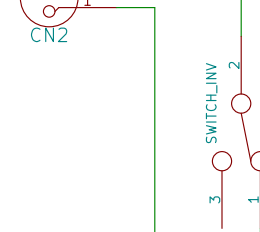

CN1
PHONE_STEREO_SWITCHED

16VAC
CN2

CN3
PHONE_STEREO_SWITCHED

CAN ALSO USE 6088 TUBES WITH 10K PLATE LOAD

SCHIIT AUDIO		
Sheet: /		
File: schiit_coaster_1.00.sch		
Title: VALI MINI		
Size: B	Date: May 16 2018	Rev: A
KiCad E.D.A. eeschema 4.0.4-stable		Id: 1/1