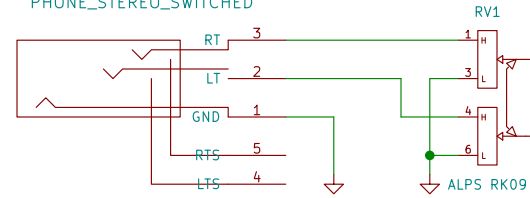

CN1
PHONE_STEREO_SWITCHED

16VAC
CN2

CN3
PHONE_STEREO_SWITCHED

CAN ALSO USE 6088 TUBES WITH 10K PLATE LOAD

SCHIIT AUDIO		
Sheet: /		
File: schiit_coaster_1.00.sch		
Title: VALI MINI		
Size: B	Date: May 16 2018	Rev: A
KiCad E.D.A. eeschema 4.0.4-stable		Id: 1/1