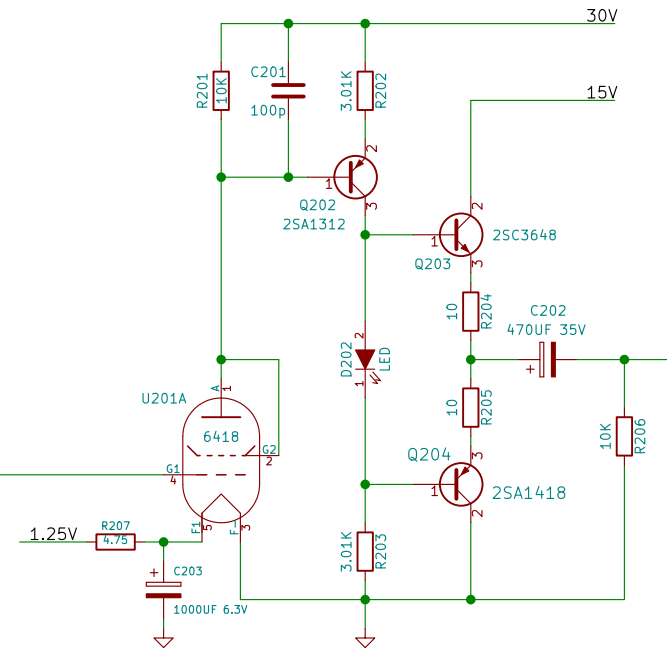

CN1
PHONE_STEREO_SWITCHED

16VAC
CN2

CN3
PHONE_STEREO_SWITCHED

CAN ALSO USE 6088 TUBES WITH 10K PLATE LOAD

SCHIIT AUDIO		
Sheet: /		
File: schiit_coaster_1.00.sch		
Title: VALI MINI		
Size: B	Date: May 16 2018	Rev: A
KiCad E.D.A. eeschema 4.0.4-stable		Id: 1/1