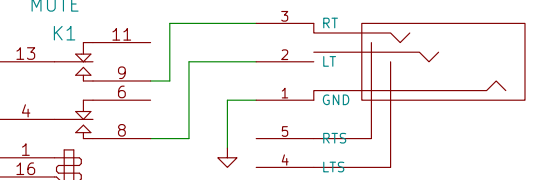

CN1
PHONE_STEREO_SWITCHED

16VAC
CN2

CN3
PHONE_STEREO_SWITCHED

CAN ALSO USE 6088 TUBES WITH 10K PLATE LOAD

SCHIIT AUDIO		
Sheet: /		
File: schiit_coaster_1.00.sch		
Title: VALI MINI		
Size: B	Date: May 16 2018	Rev: A
KiCad E.D.A. eeschema 4.0.4-stable		Id: 1/1